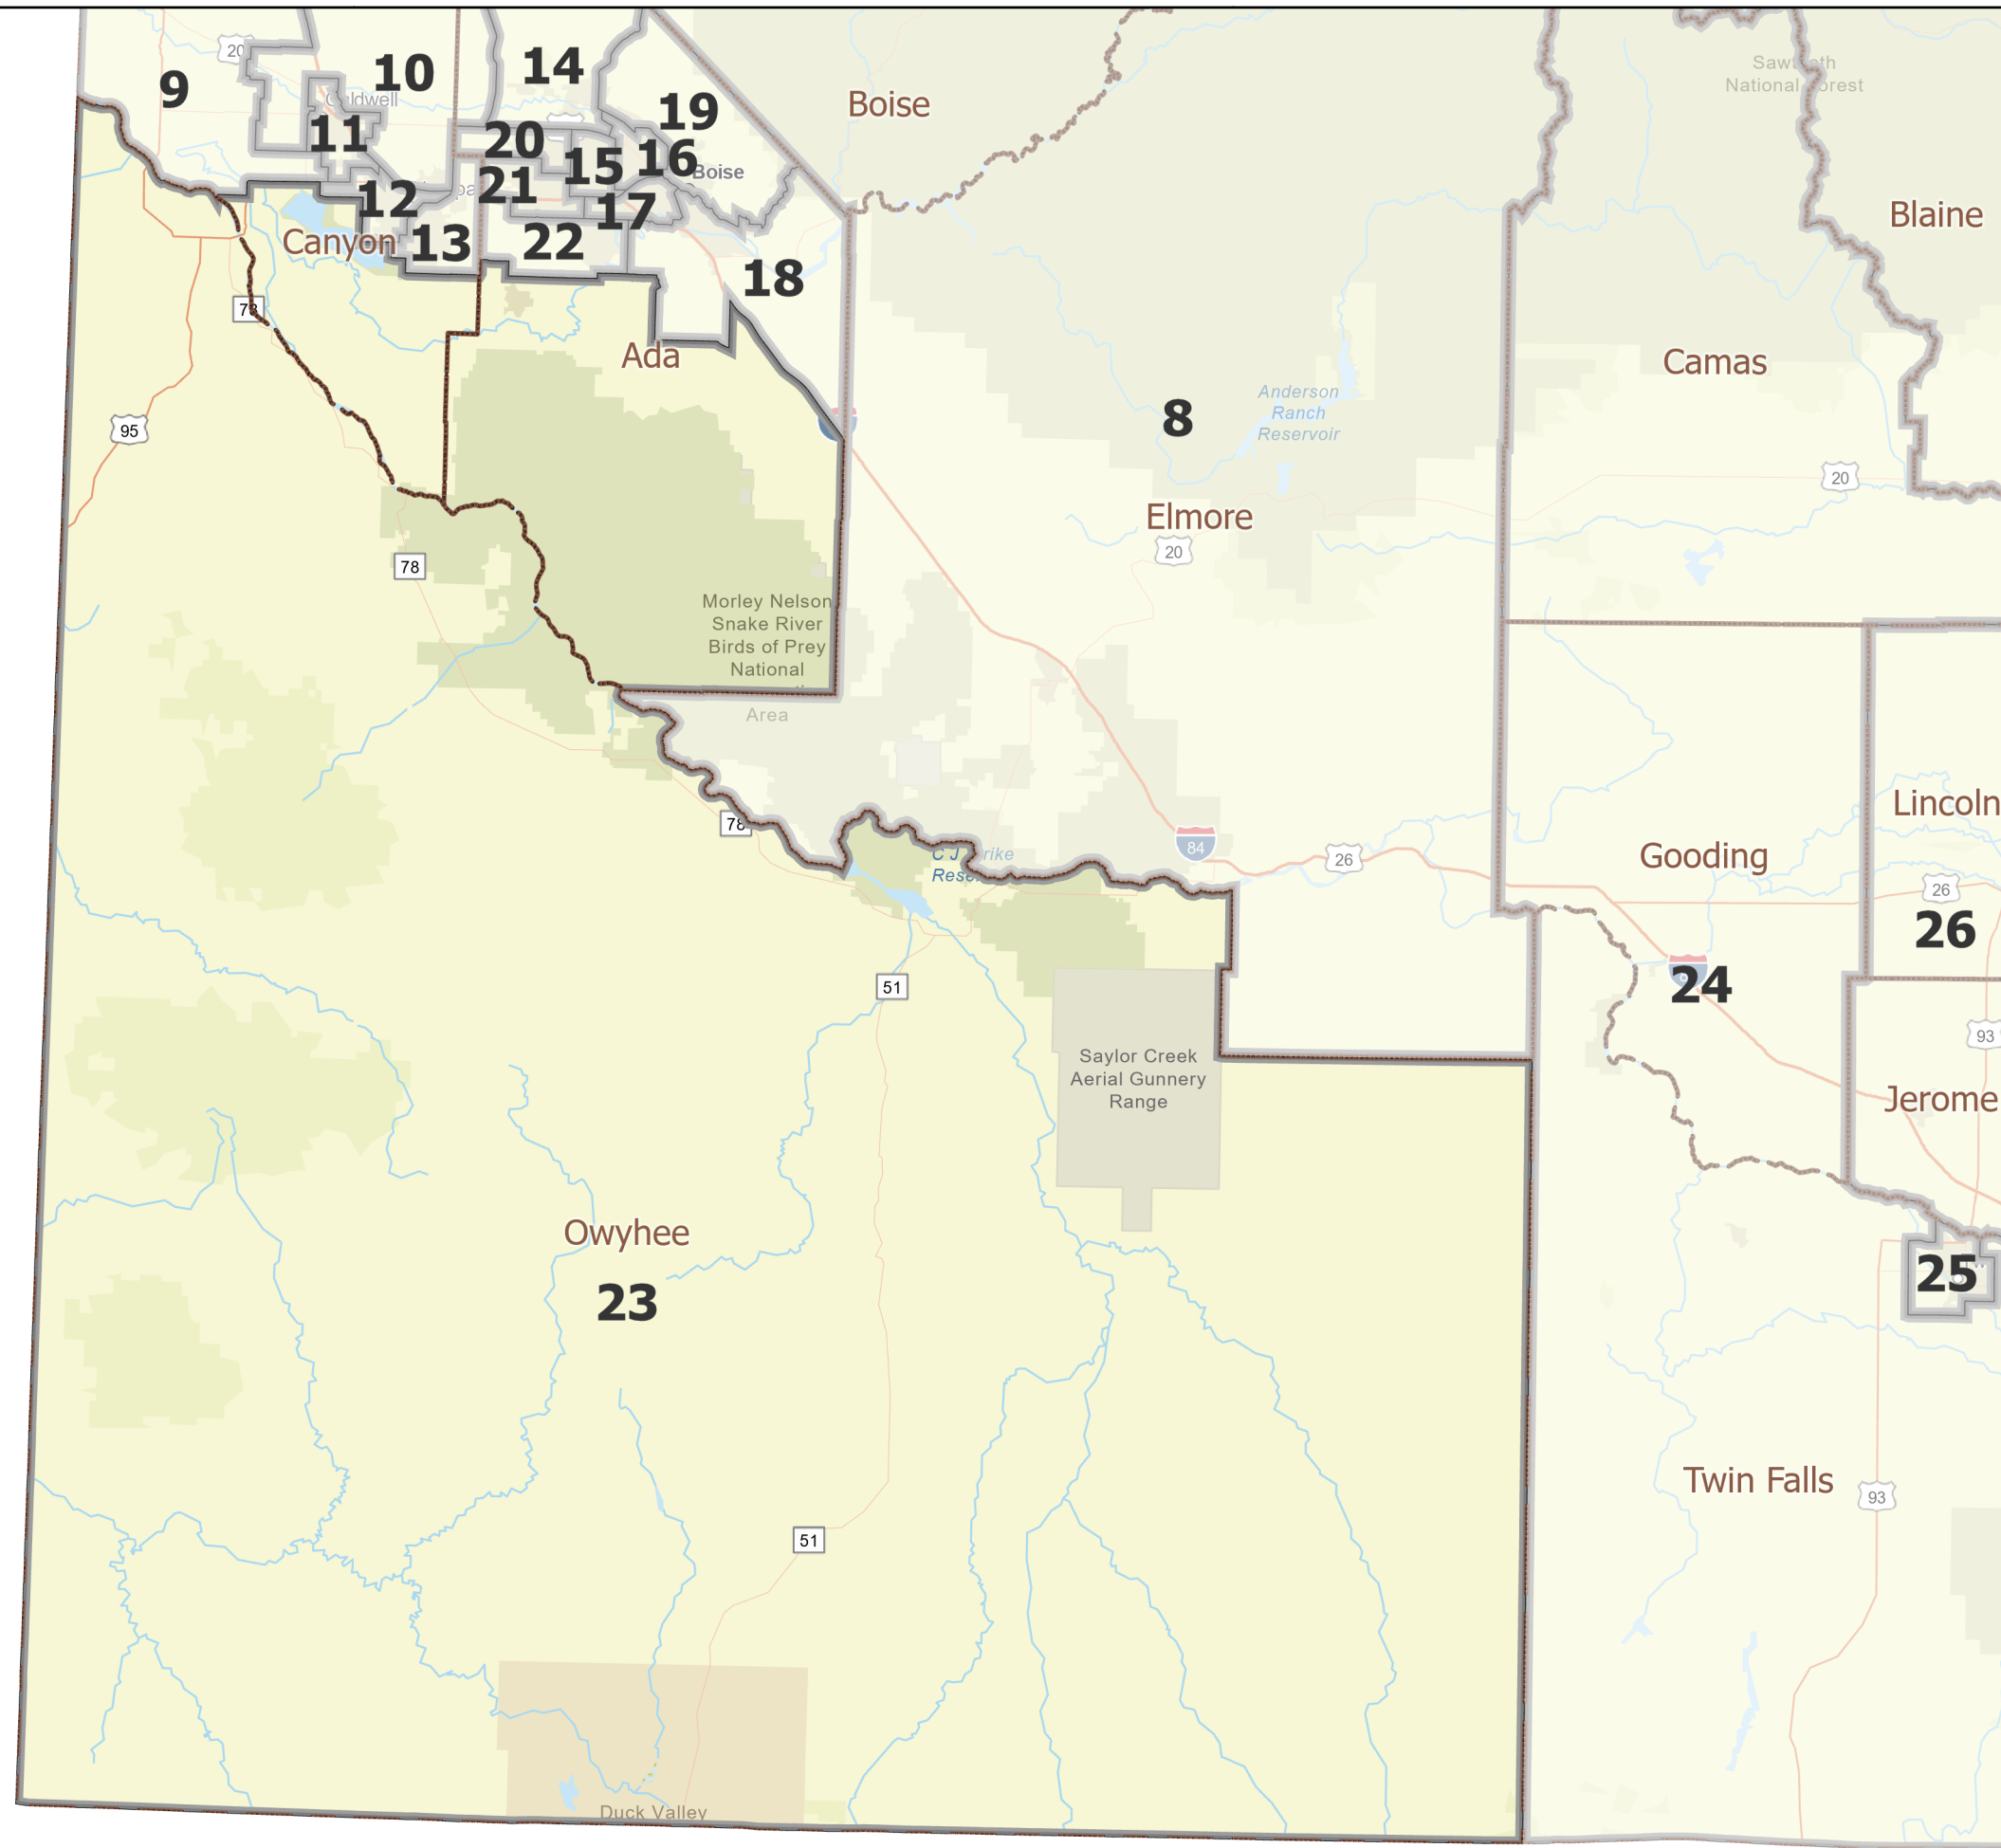

### Legislative District 23

Field	Value
Population	53,424
Ideal Value	52,546
Deviation	878
Deviation%	1.67%

### Legend

- County
- Legislative District

0 50 100 200 Miles