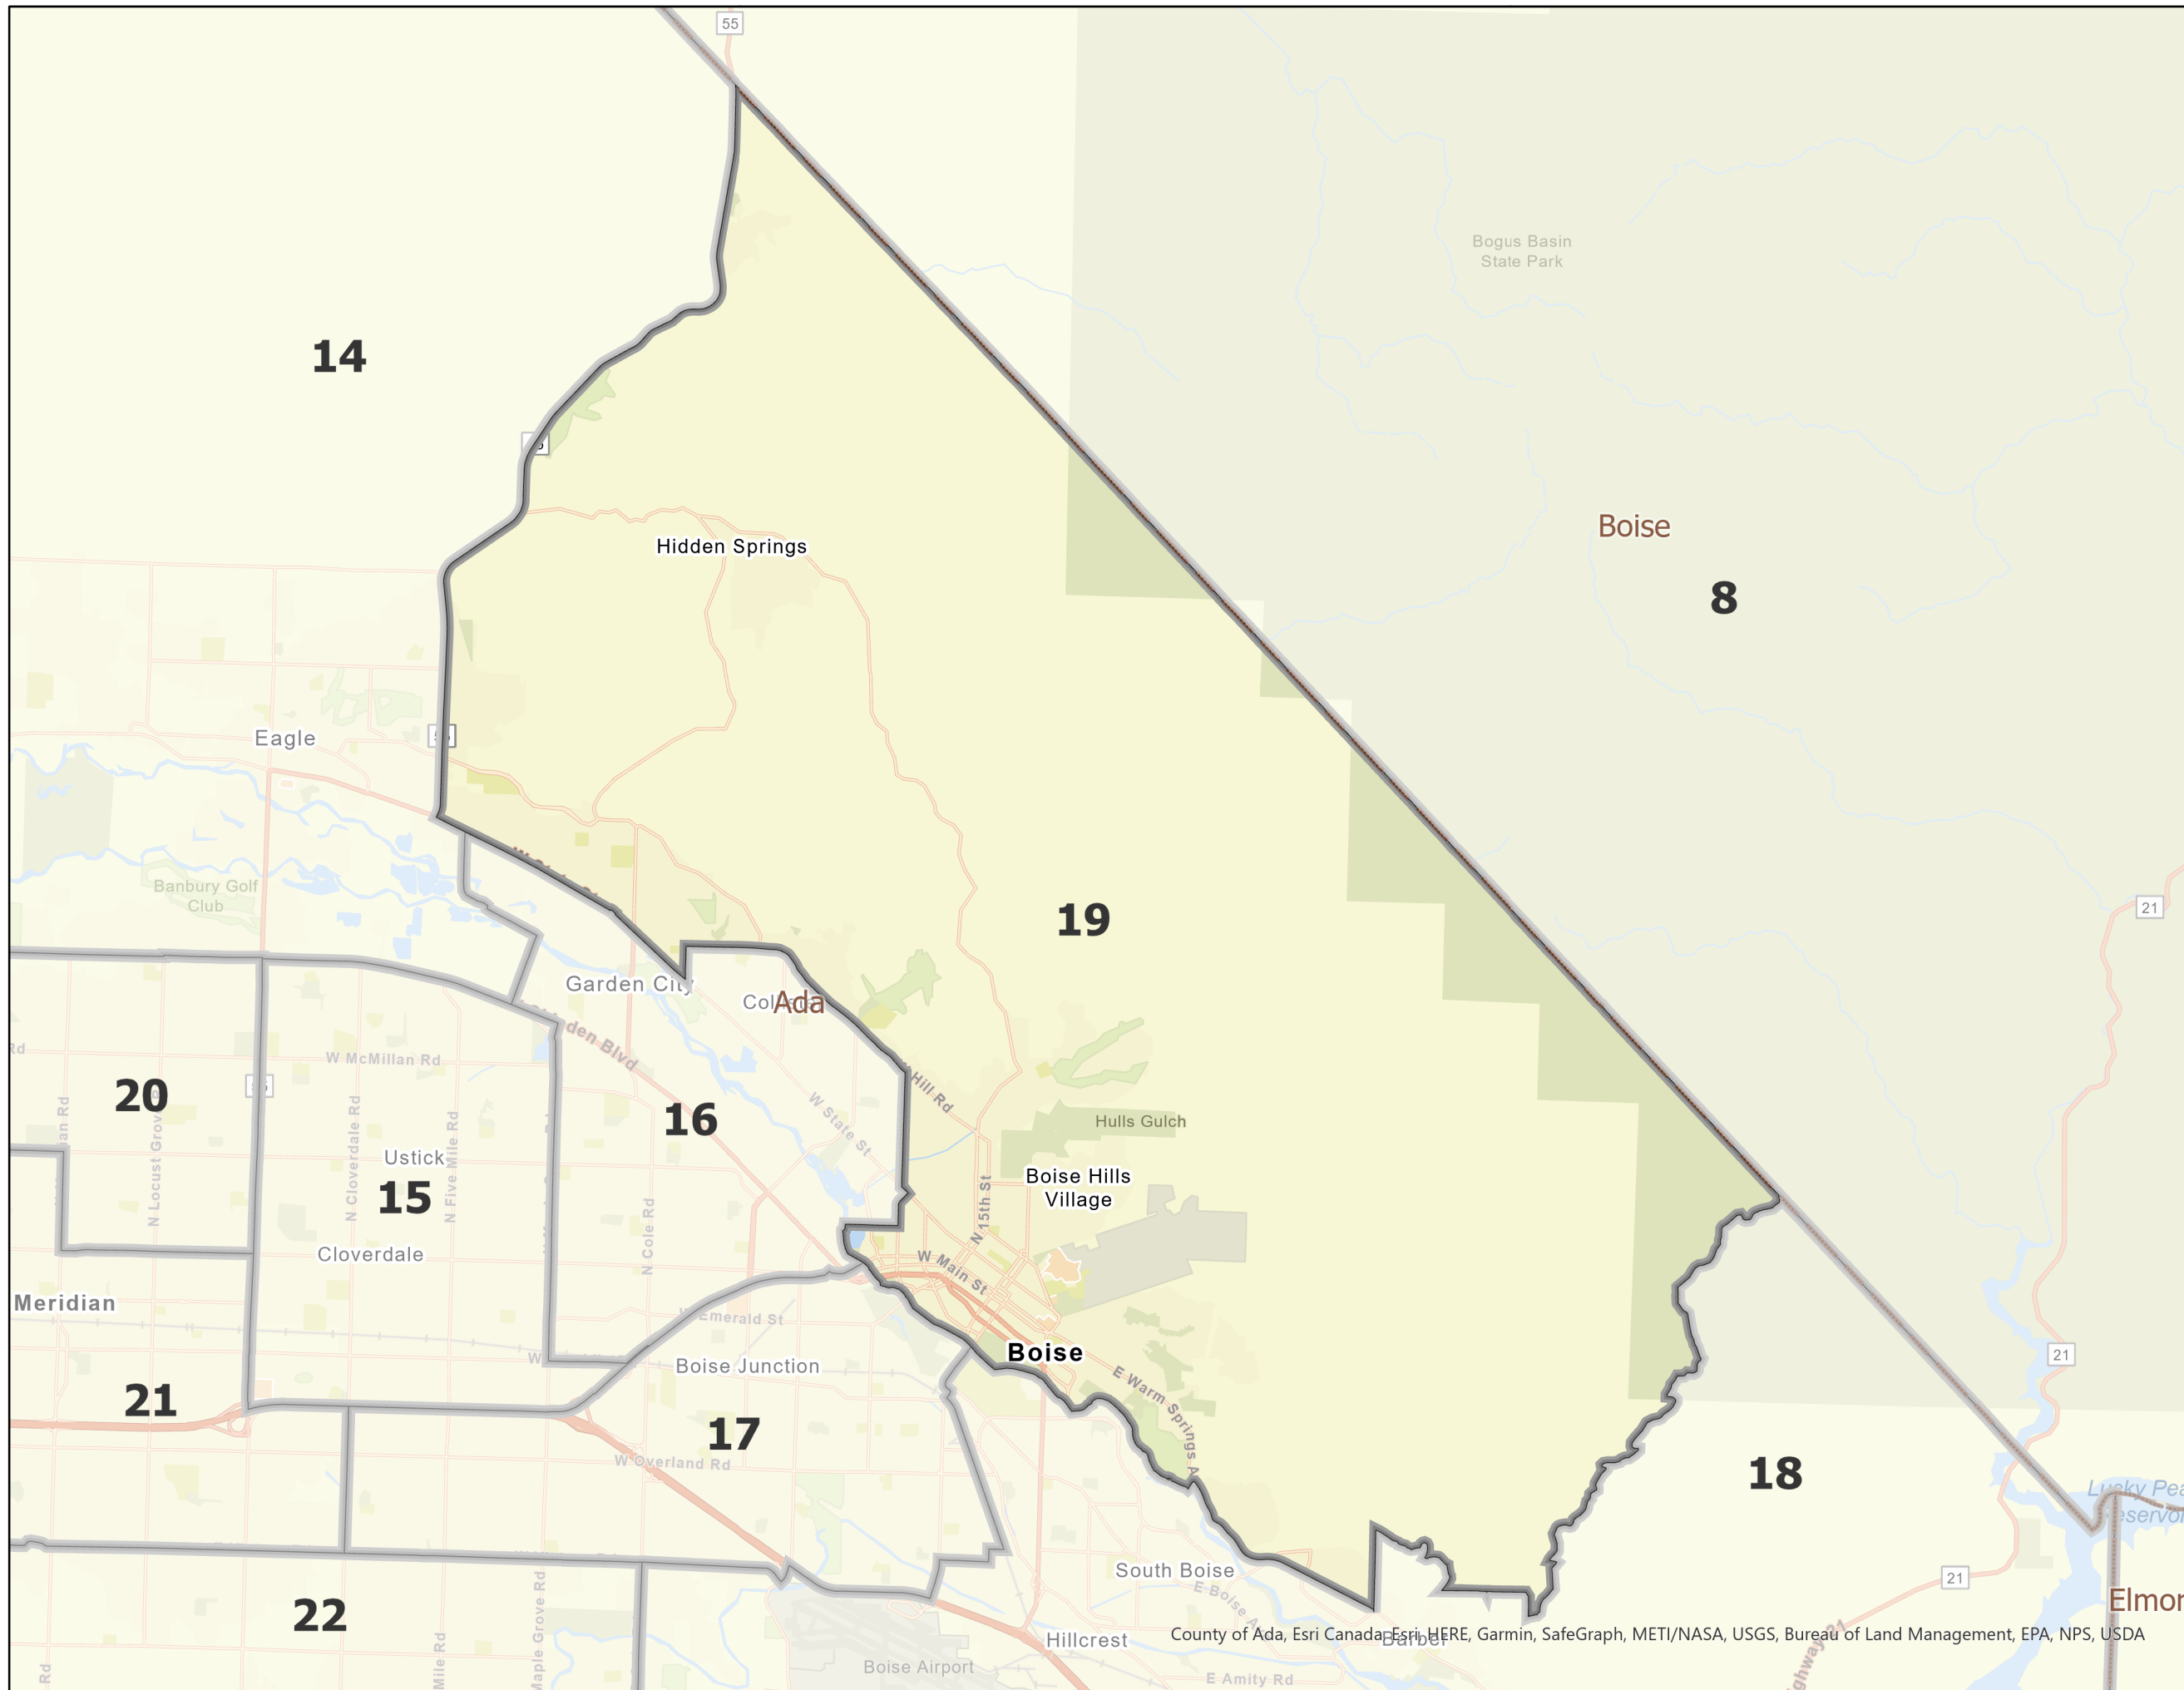

### Legislative District 19

Field	Value
Population	52,334
Ideal Value	52,546
Deviation	-212
Deviation%	-0.40%

### Legend

- County
- Legislative District

0 50 100 200 Miles