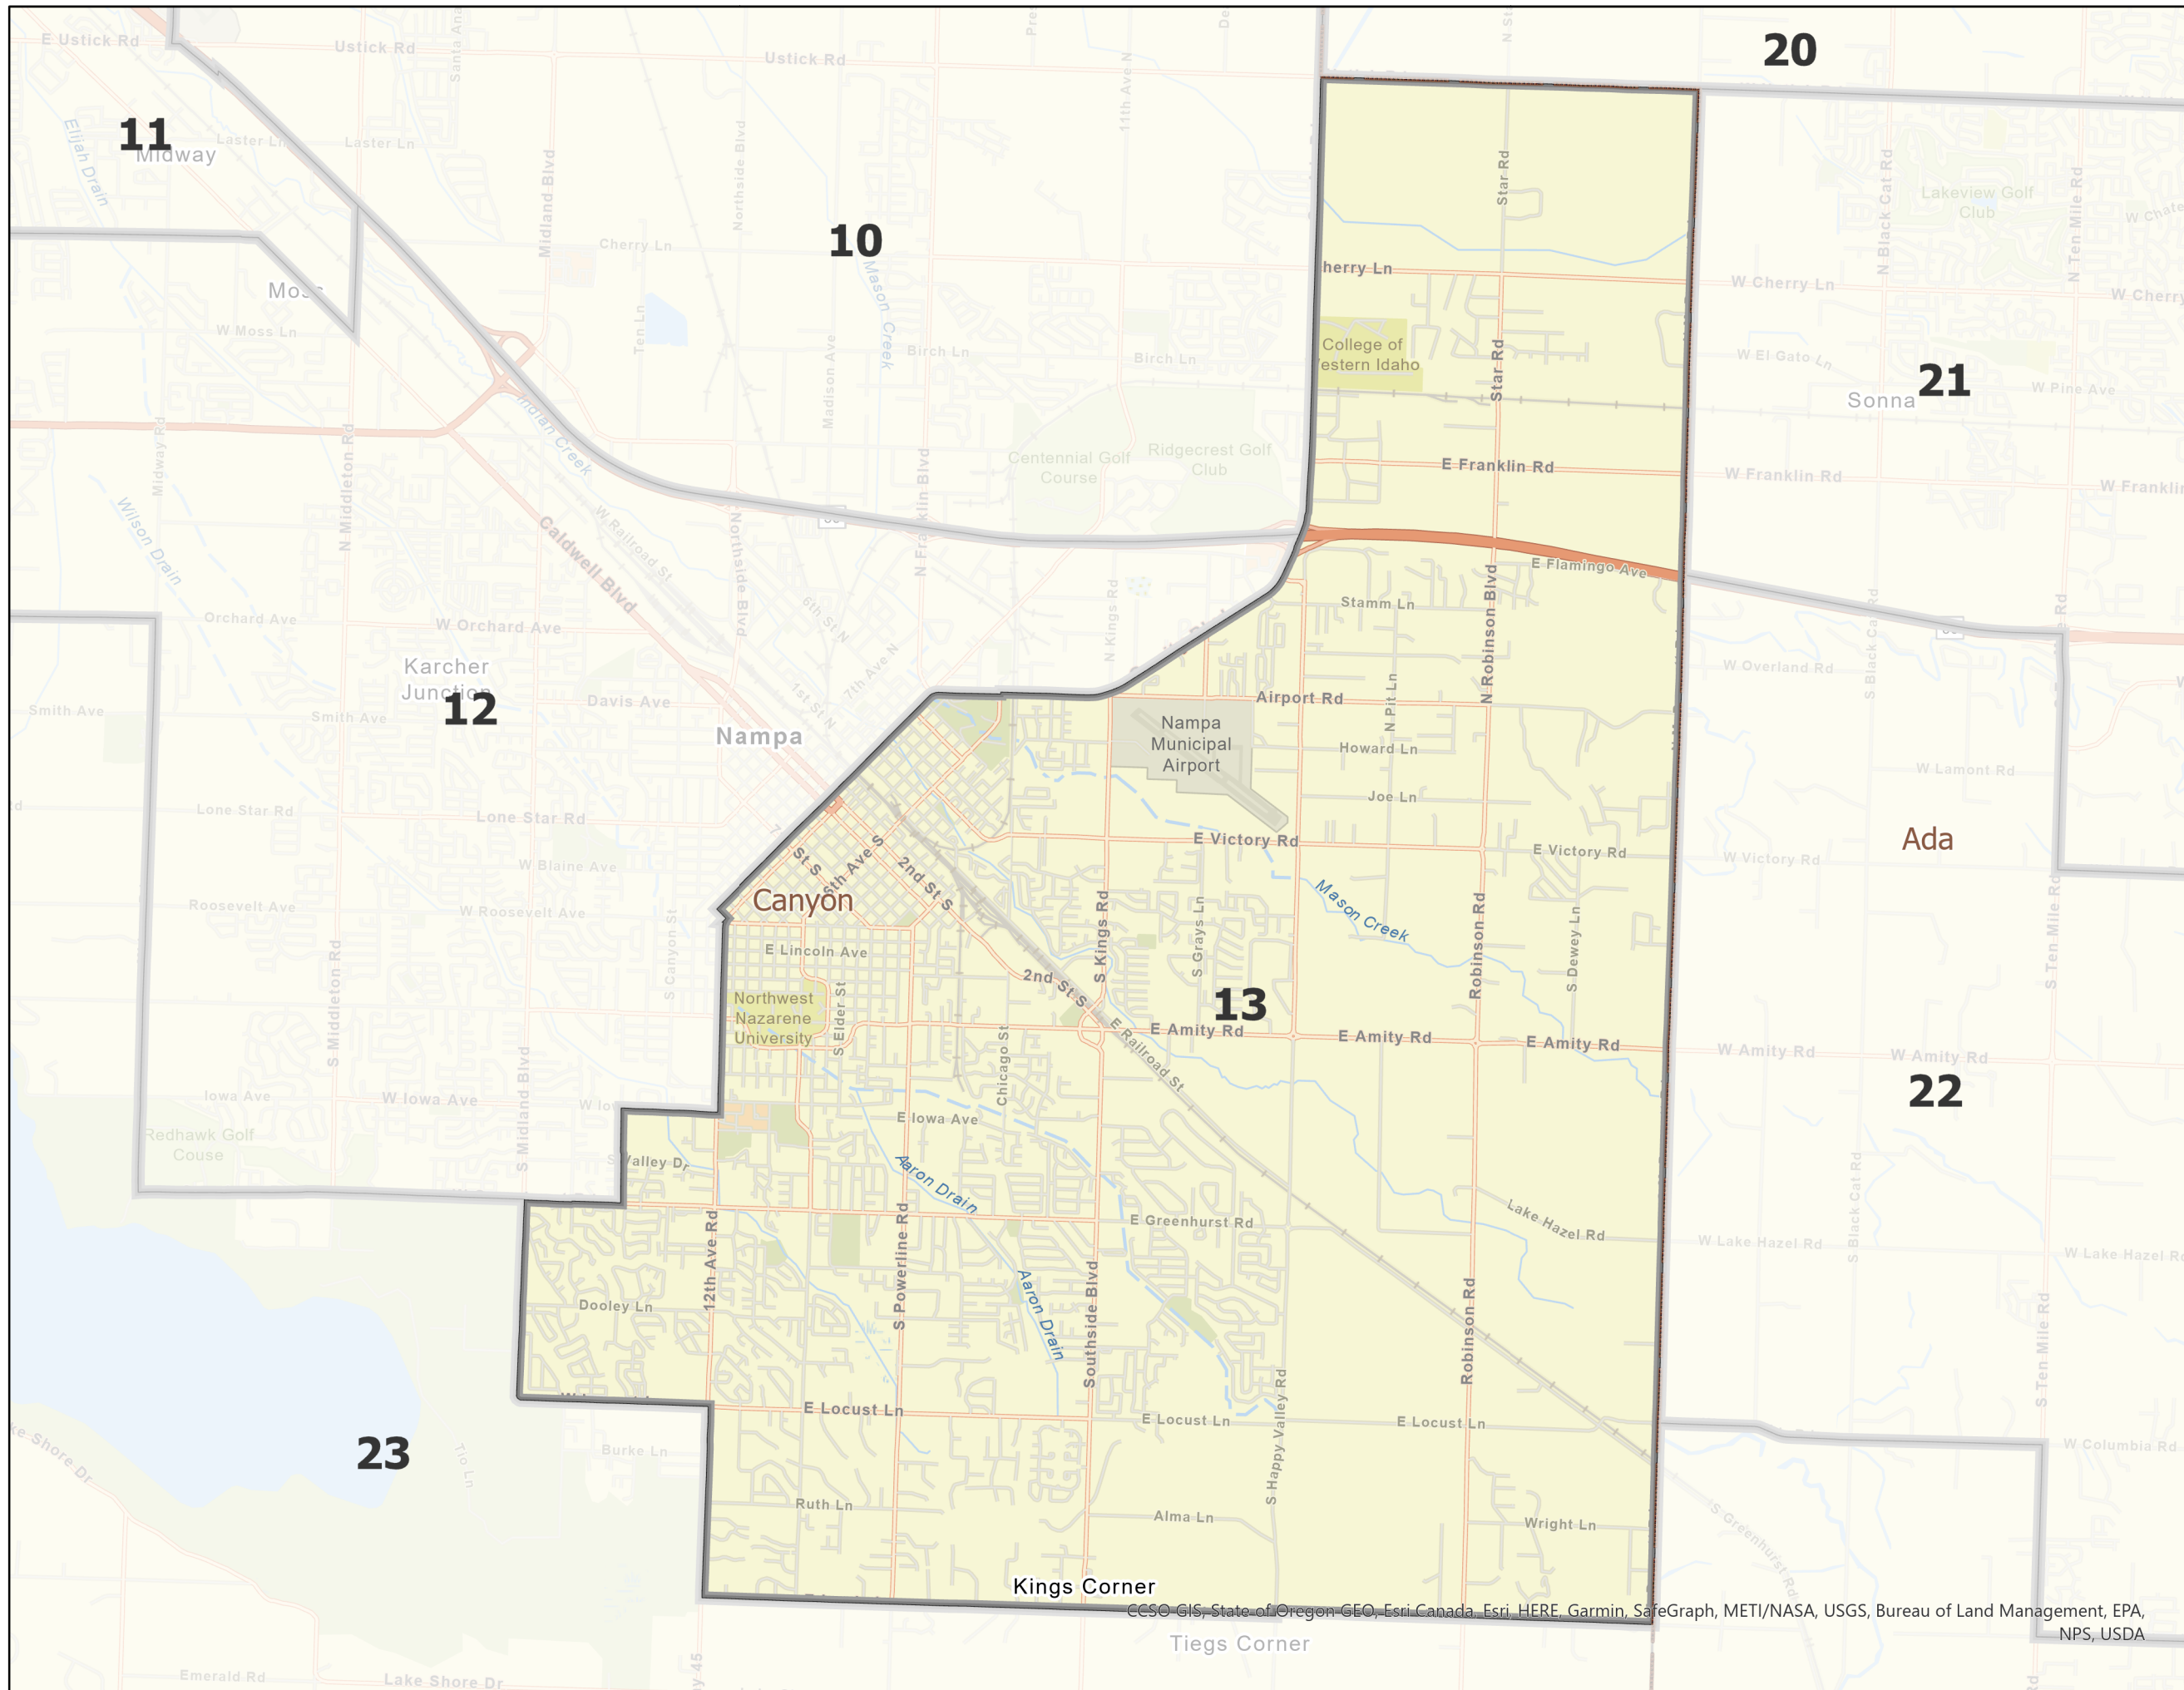

### Legislative District 13

Field	Value
Population	53,581
Ideal Value	52,546
Deviation	1,035
Deviation%	1.97%

### Legend

- County
- Legislative District

0 50 100 200 Miles

CCSO GIS, State of Oregon GEO, Esri Canada, Esri, HERE, Garmin, SafeGraph, METI/NASA, USGS, Bureau of Land Management, EPA, NPS, USDA