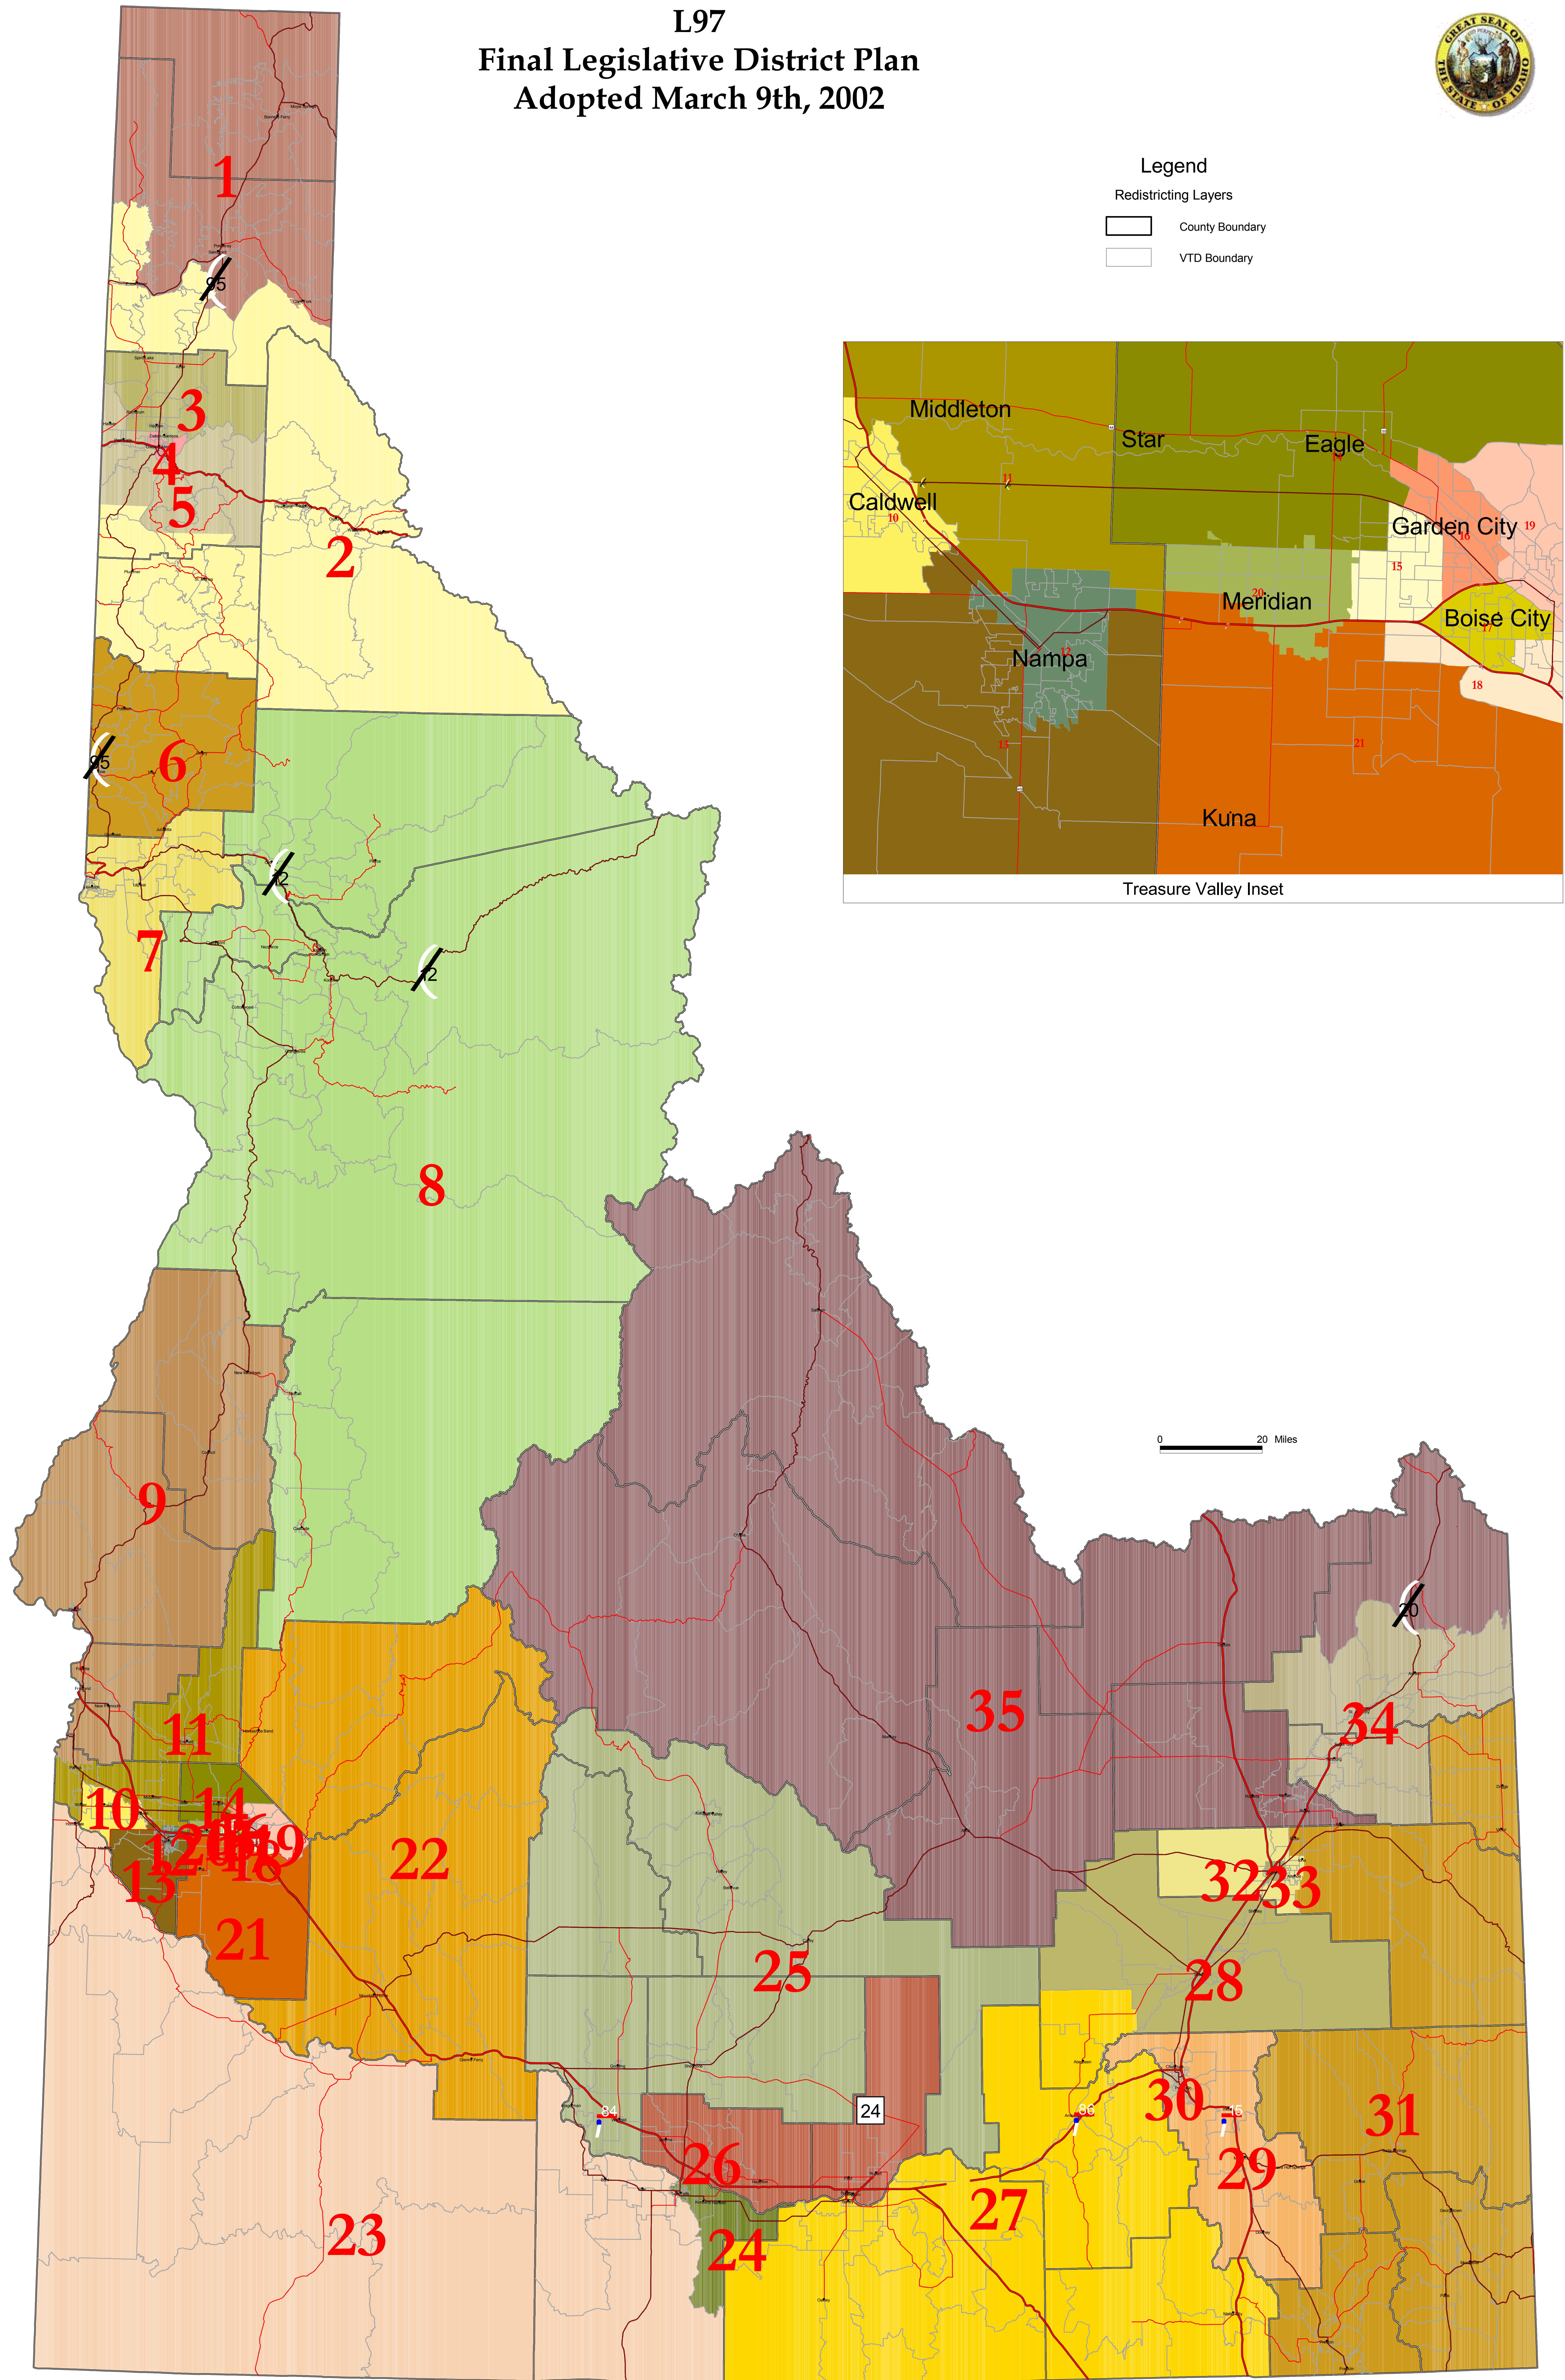

## **APPENDIX XIV**

### **Past Redistricting Plans**

L97  
Final Legislative District Plan  
Adopted March 9th, 2002

Legend  
Redistricting Layers  
County Boundary  
VTD Boundary

2011 Idaho  
Commission for Reapportionment  
Legislative Plan L93